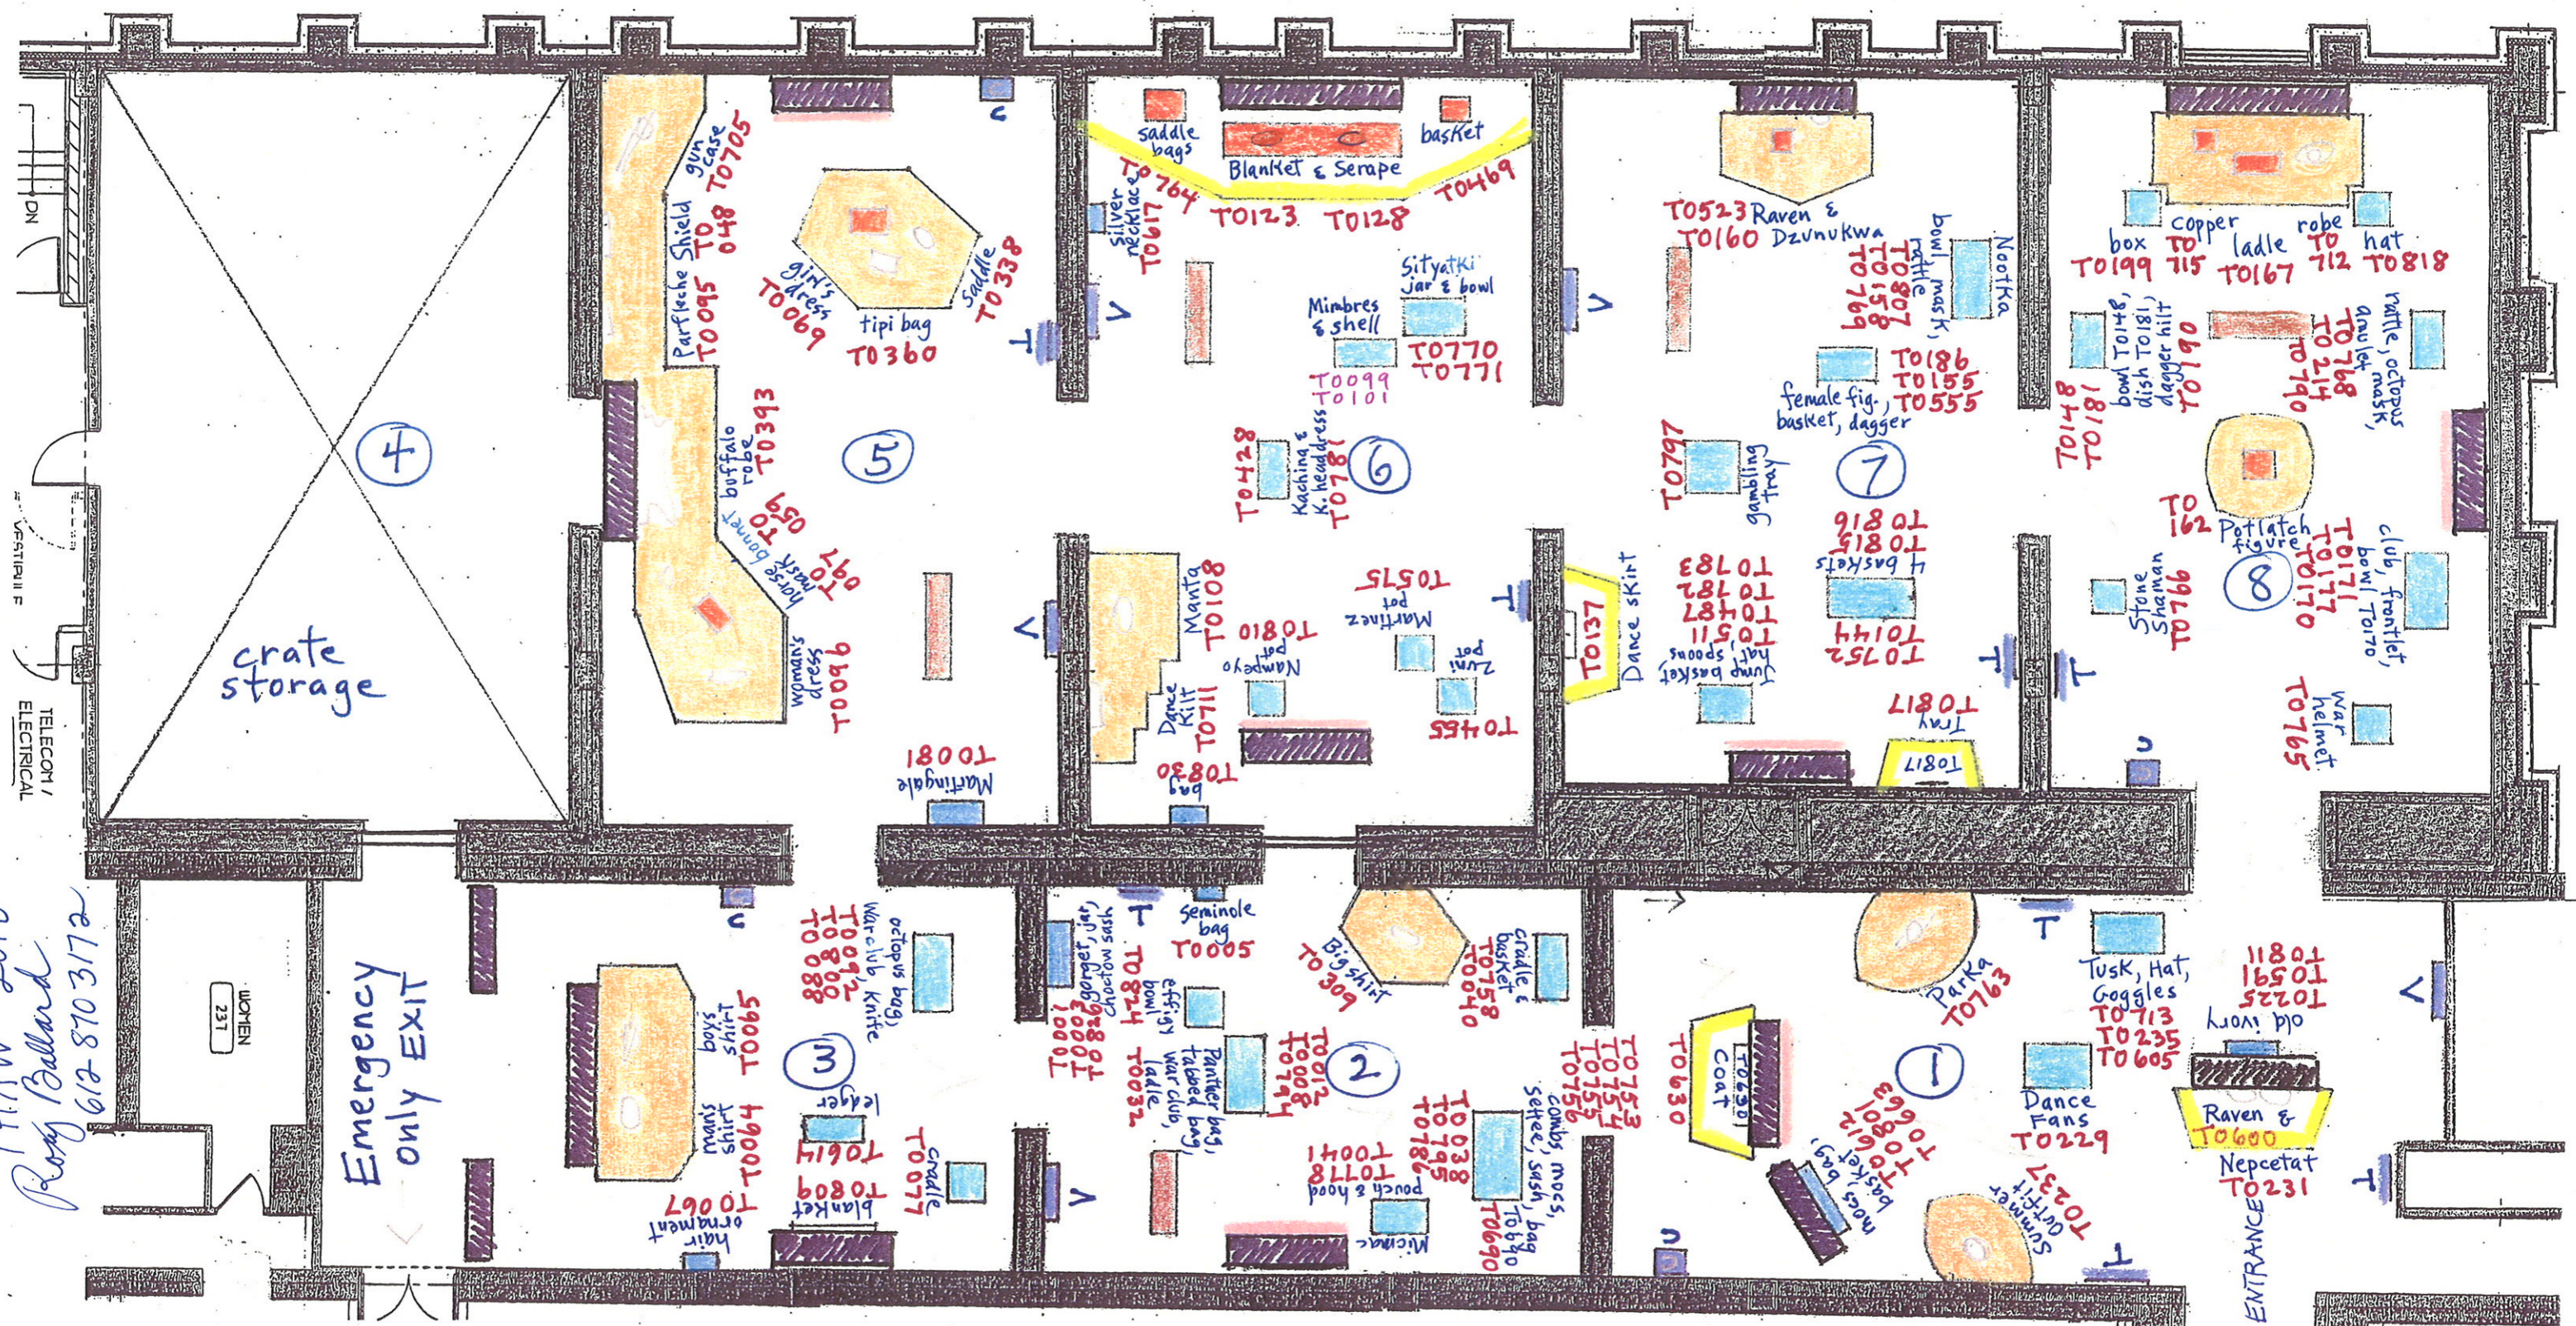

- Railing
- Platform
- Pedestal
- Pedestal w/vitrine
- Wall vitrine

- Photo mural
- Catalogue stand
- Text panel
- Video monitor
- gallery name

- seating bench
- ① Arctic
 - ② Southwest
 - ③ & ⑤ Plains etc.
 - ④ Woodlands
 - ⑥ CA
 - ⑦ NW Coast
 - ⑧ 1/2 ⑦

THAW 2010
 Rory Ballard
 612-870-3172

Emergency
 only EXIT

ENTRANCE