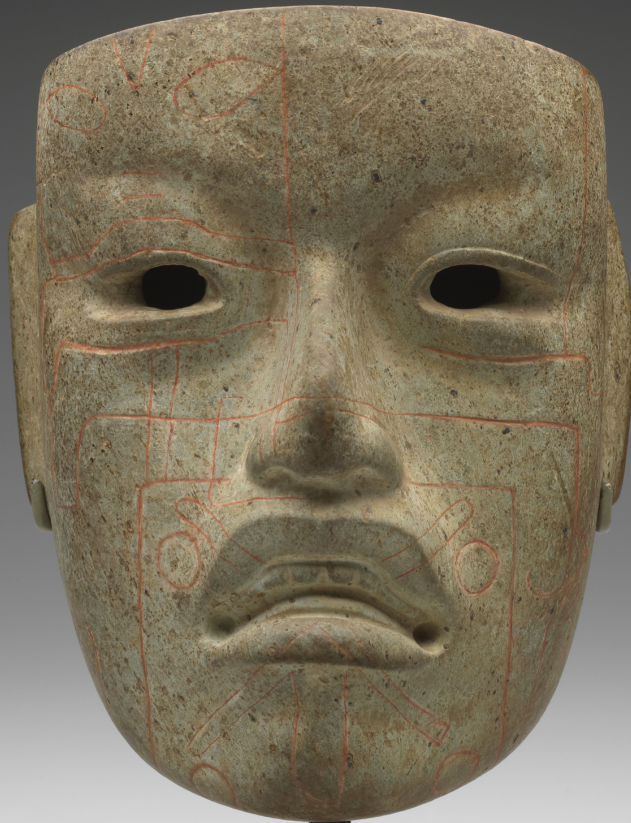

# Art of the Americas

Meghan Tierney, PhD ([mtierney@carleton.edu](mailto:mtierney@carleton.edu))

Robert A. Oden, Jr. Postdoctoral Fellow, Carleton College

Thursday, April 5, 2018

# Olmec 1500 BCE – 0

Mask, c. 900-300 BCE

Olmec

Jadeite, cinnabar

The John R. Van Derlip Fund, 2002.127

“Kunz Axe” or Votive Adze  
Olmec  
C. 1500 BCE – 0