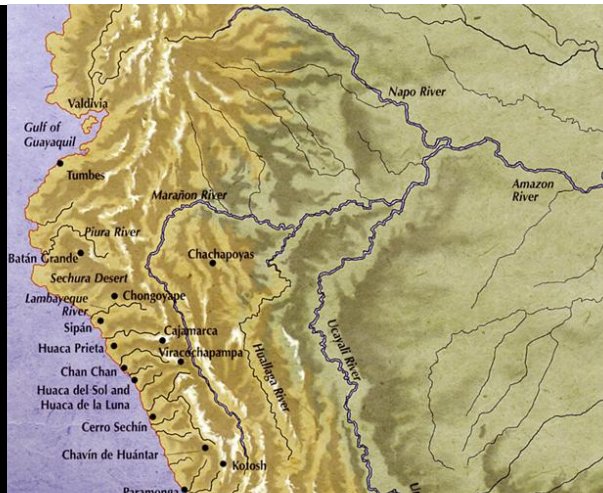

Pendant, c. 800 - 1100

Veraguas, Panama

Gold

The Putnam Dana McMillan Fund and the
Ethel Morrison Can Derlip Fund, 63.34A,B

Gold pendant
Costa Rica
Diquis
c. 700 – 1550 CE

Gold-copper alloy bird pendant
Costa Rica
Diquis region
c. 700 – 1520 CE

Gold-copper alloy frog pendant
Diquis region
c. 700 – 1520 CE

Image of foreigner, pre-Hispanic Aztec codex

Peru or Humboldt Current

Moche

Early Intermediate Period

North coast of Peru

c. 0 – 800 CE

Vessel, c. 400 BCE - 599 CE
Moche
Clay, pigments
The William Hood Dunwoody Fund,
44.41.1

Fineline drawing on stirrup spout vessel / Sacrifice scene
Moche
Early Intermediate Period
c. 0 - 600 CE

Vessel, c. 200 BCE - 600 CE

Moche

Clay, pigments

The William Hood Dunwoody Fund, 44.41.8