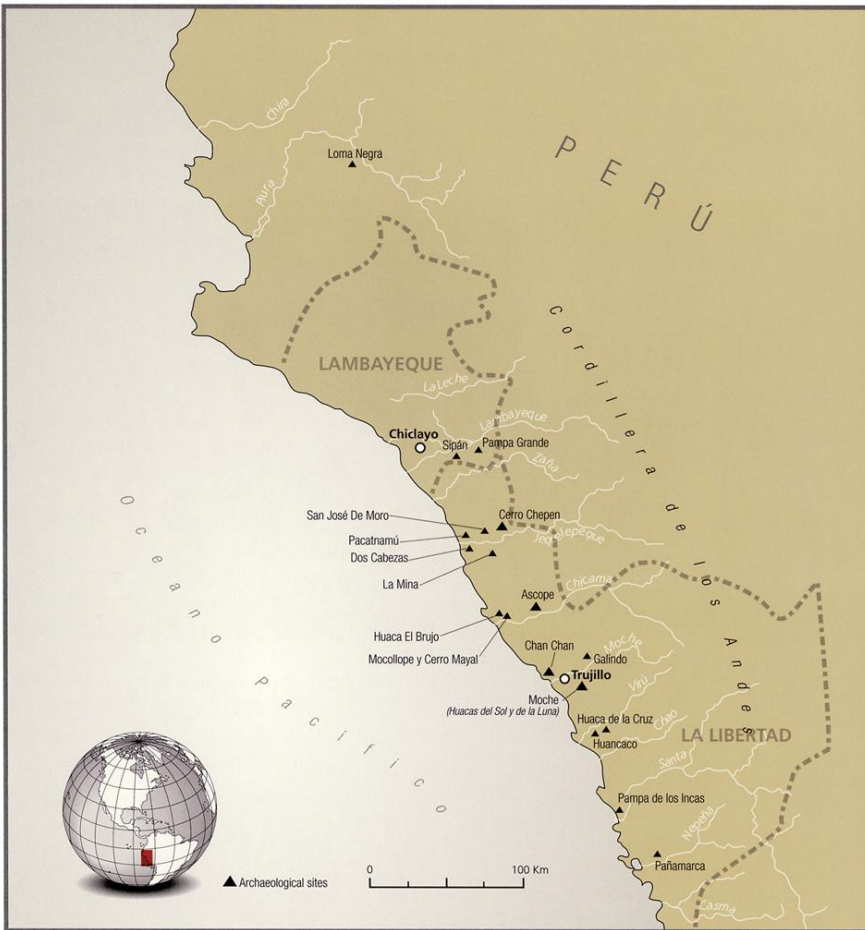

Pendant, c. 800 - 1100

Veraguas, Panama

Gold

The Putnam Dana McMillan Fund and the
Ethel Morrison Can Derlip Fund, 63.34A,B

Gold pendant
Costa Rica
Diquis
c. 700 – 1550 CE

Gold-copper alloy bird pendant
Costa Rica
Diquis region
c. 700 – 1520 CE

Gold-copper alloy frog pendant
Diquis region
c. 700 – 1520 CE

Image of foreigner, pre-Hispanic Aztec codex

Peru or Humboldt Current

Moche

Early Intermediate Period

North coast of Peru

c. 0 – 800 CE

Vessel, c. 400 BCE - 599 CE
Moche
Clay, pigments
The William Hood Dunwoody Fund,
44.41.1

Fineline drawing on stirrup spout vessel / Sacrifice scene
Moche
Early Intermediate Period
c. 0 - 600 CE

Vessel, c. 200 BCE - 600 CE

Moche

Clay, pigments

The William Hood Dunwoody Fund, 44.41.8