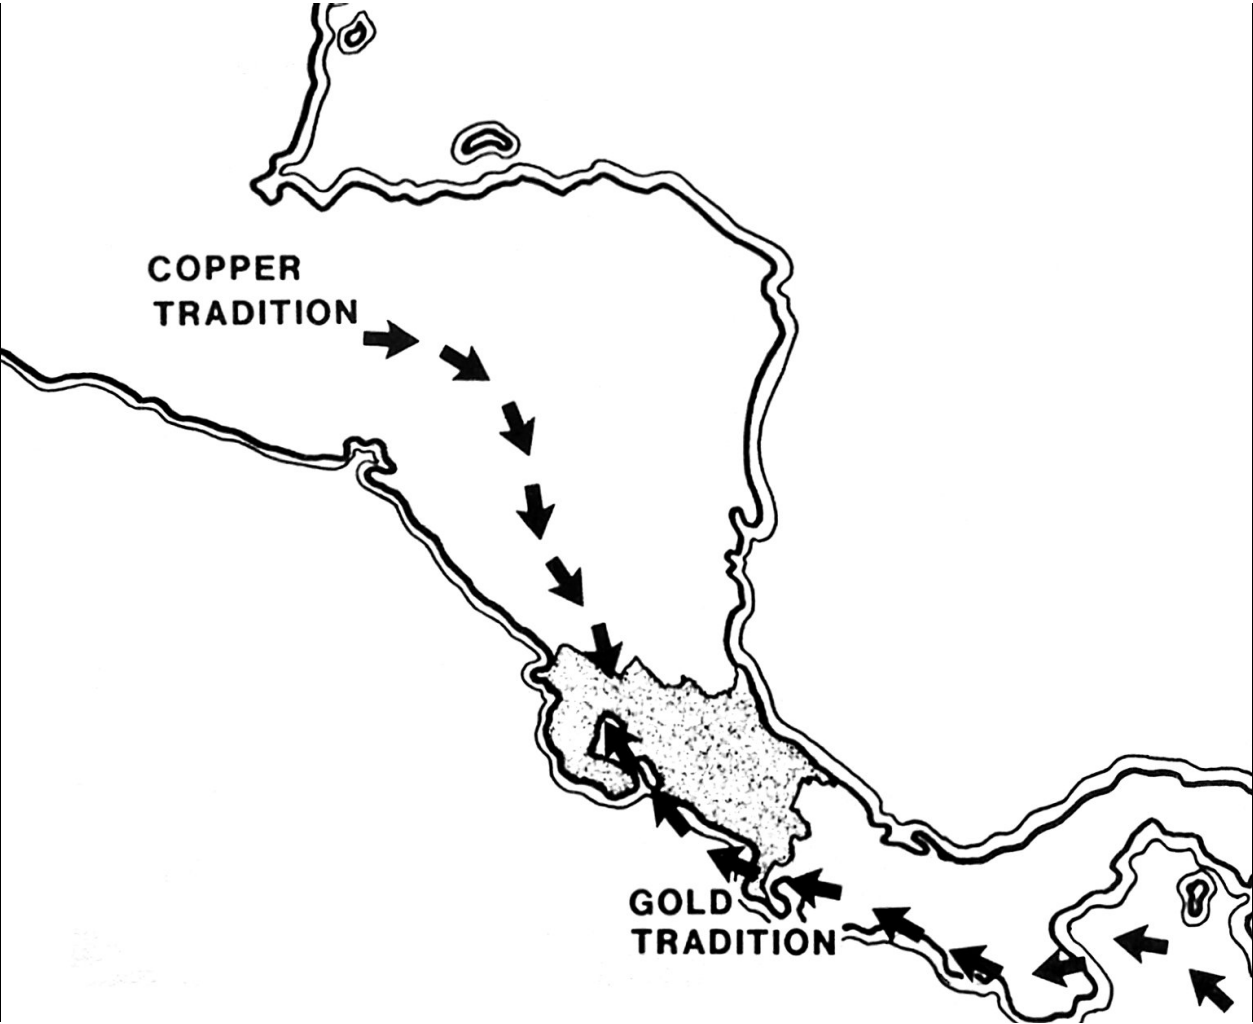

Pendant, c. 800 - 1100

Veraguas, Panama

Gold

The Putnam Dana McMillan Fund and the
Ethel Morrison Can Derlip Fund, 63.34A,B

Gold pendant
Costa Rica
Diquis
c. 700 – 1550 CE

Gold-copper alloy bird pendant
Costa Rica
Diquis region
c. 700 – 1520 CE

Gold-copper alloy frog pendant
Diquis region
c. 700 – 1520 CE

Image of foreigner, pre-Hispanic Aztec codex

Peru or Humboldt Current

Moche

Early Intermediate Period

North coast of Peru

c. 0 – 800 CE

Vessel, c. 400 BCE - 599 CE
Moche
Clay, pigments
The William Hood Dunwoody Fund,
44.41.1

Fineline drawing on stirrup spout vessel / Sacrifice scene
Moche
Early Intermediate Period
c. 0 - 600 CE

Vessel, c. 200 BCE - 600 CE

Moche

Clay, pigments

The William Hood Dunwoody Fund, 44.41.8