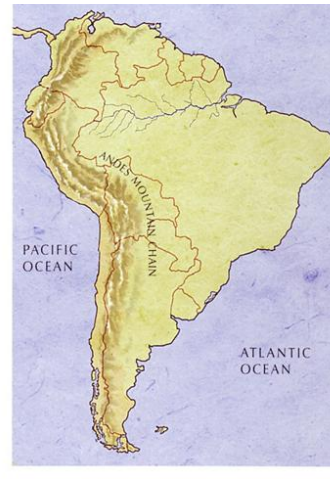

Pendant, c. 800 - 1100

Veraguas, Panama

Gold

The Putnam Dana McMillan Fund and the
Ethel Morrison Can Derlip Fund, 63.34A,B

Gold pendant
Costa Rica
Diquis
c. 700 – 1550 CE

Gold-copper alloy bird pendant
Costa Rica
Diquis region
c. 700 – 1520 CE

Gold-copper alloy frog pendant
Diquis region
c. 700 – 1520 CE

Image of foreigner, pre-Hispanic Aztec codex

Peru or Humboldt Current

Moche

Early Intermediate Period

North coast of Peru

c. 0 – 800 CE

Vessel, c. 400 BCE - 599 CE
Moche
Clay, pigments
The William Hood Dunwoody Fund,
44.41.1

Fineline drawing on stirrup spout vessel / Sacrifice scene
Moche
Early Intermediate Period
c. 0 - 600 CE

Vessel, c. 200 BCE - 600 CE

Moche

Clay, pigments

The William Hood Dunwoody Fund, 44.41.8