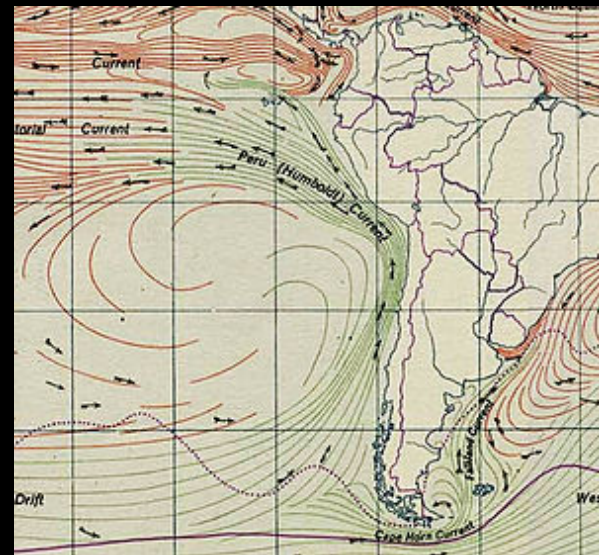

Pendant, c. 800 - 1100

Veraguas, Panama

Gold

The Putnam Dana McMillan Fund and the
Ethel Morrison Can Derlip Fund, 63.34A,B

Gold pendant
Costa Rica
Diquis
c. 700 – 1550 CE

Gold-copper alloy bird pendant
Costa Rica
Diquis region
c. 700 – 1520 CE

Gold-copper alloy frog pendant
Diquis region
c. 700 – 1520 CE

Image of foreigner, pre-Hispanic Aztec codex

Peru or Humboldt Current

Moche

Early Intermediate Period

North coast of Peru

c. 0 – 800 CE

Vessel, c. 400 BCE - 599 CE
Moche
Clay, pigments
The William Hood Dunwoody Fund,
44.41.1

Fineline drawing on stirrup spout vessel / Sacrifice scene
Moche
Early Intermediate Period
c. 0 - 600 CE

Vessel, c. 200 BCE - 600 CE

Moche

Clay, pigments

The William Hood Dunwoody Fund, 44.41.8