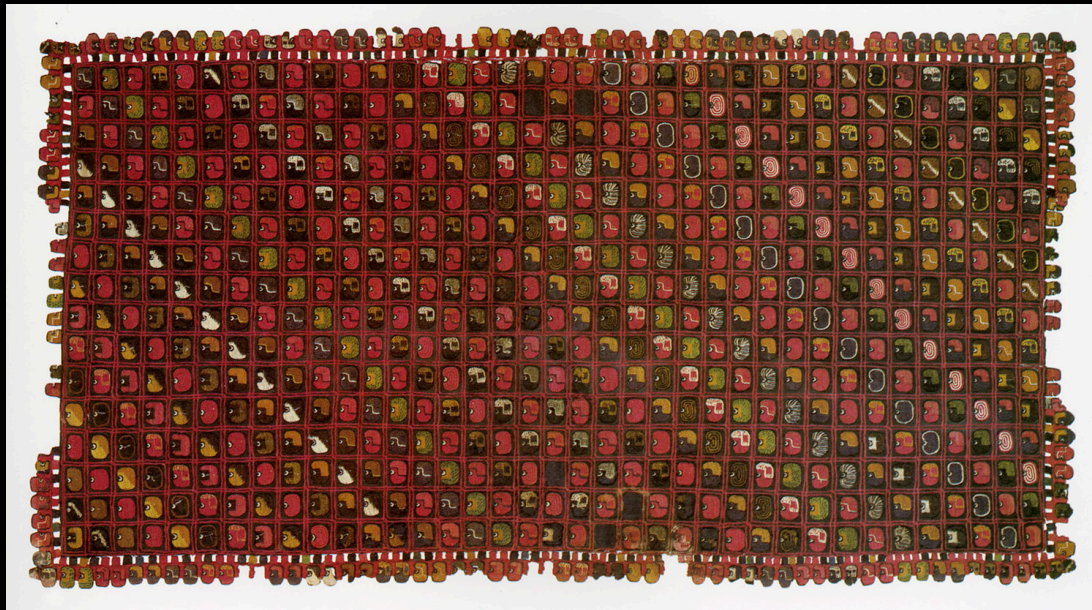

Paracas, Early Horizon, c. 750BCE – 0CE

Nasca, Early Intermediate Period, c. 0 – 750CE

Double spout Vessel
c. 900-200 BCE
Paracas
Clay, pigments
The Anne and Hadlai Hull Fund
2002.58.2

Paracas Linear style textile
Early Horizon
c. 800 BCE – 0 CE

Block color style embroidered Shaman textile
Paracas
Early Horizon, c. 400 BCE - 0 CE

Bean mantle,
Paracas / Nasca
Early Horizon and Early Intermediate Period, c. 300 BCE – 100 CE

Nasca ceramic bowl with pre-fire slips and burnished shine
Early Intermediate Period, c. 0 – 450 CE