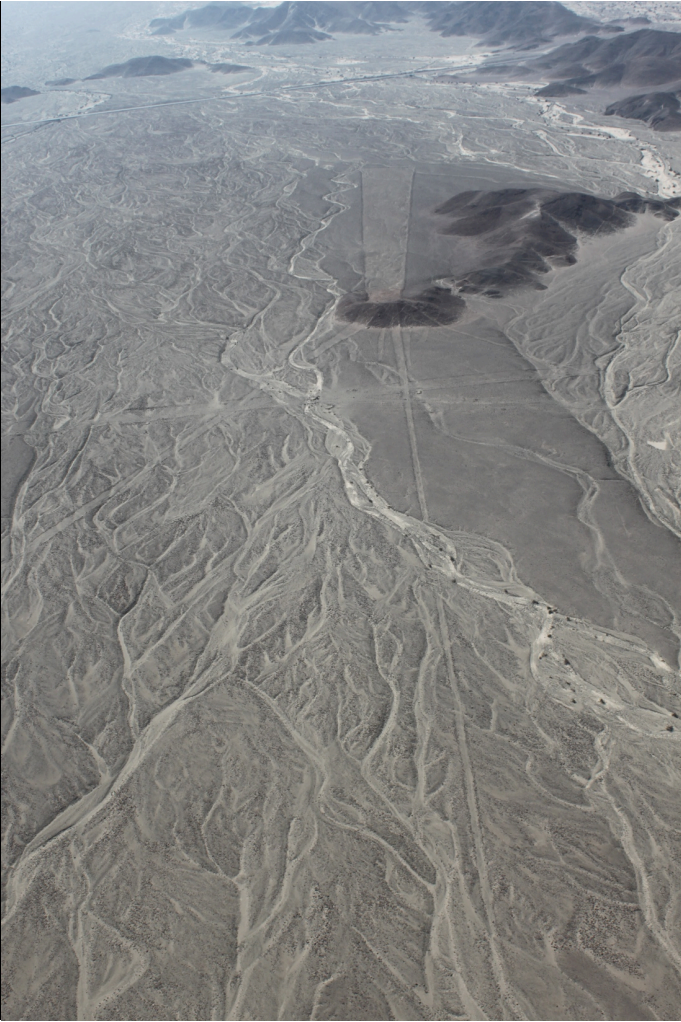

Nasca Timeline – Early Intermediate Period, c. 0 – 750 CE

The Nasca Lines (geoglyphs)
Early Intermediate Period
c. 0 – 450 CE

Nasca geoglyph, garza (heron)

Vessel in the Form of a Bird

c. 100 BCE - 600 CE

Nasca

Clay, pigments

The William Hood Dunwoody Fund, 43.2.10