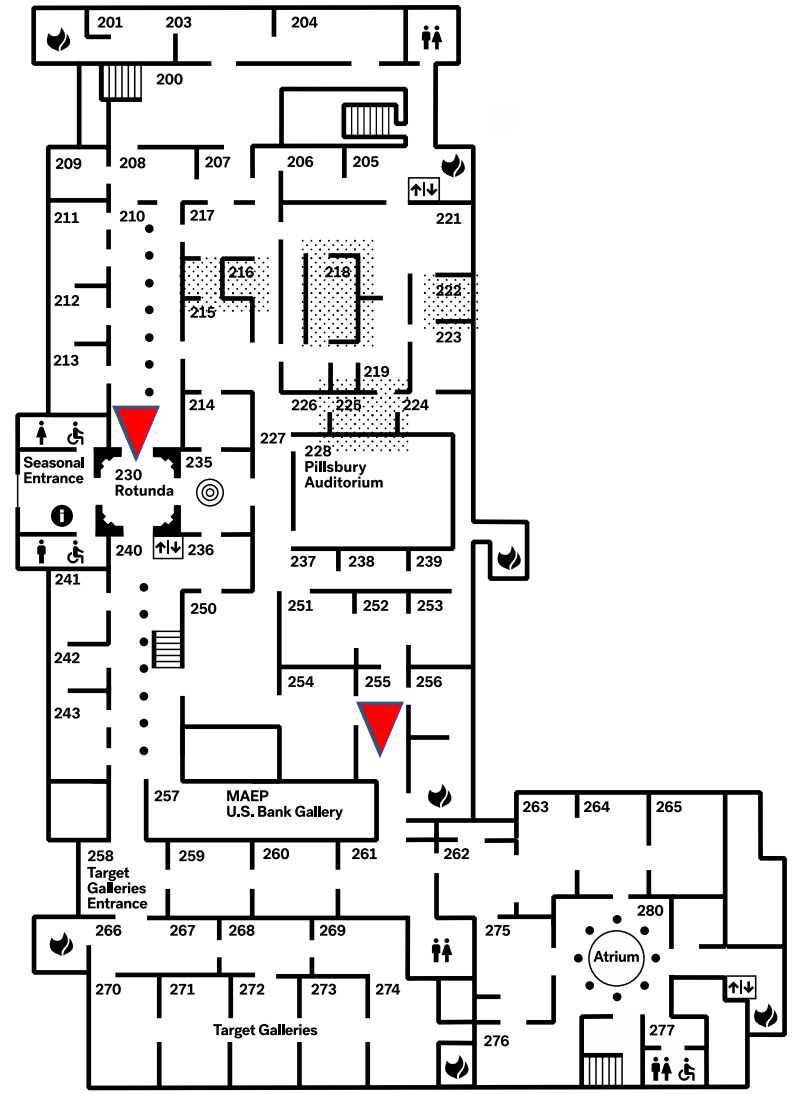

Thursday through Sunday, 1 to 3PM AND

Thursday evenings, 6 to 8PM

Reflect on evolving museum practices as we reimagine what art is and view artworks paired in unexpected ways.

Gallery 230

Gallery 255

Second Floor