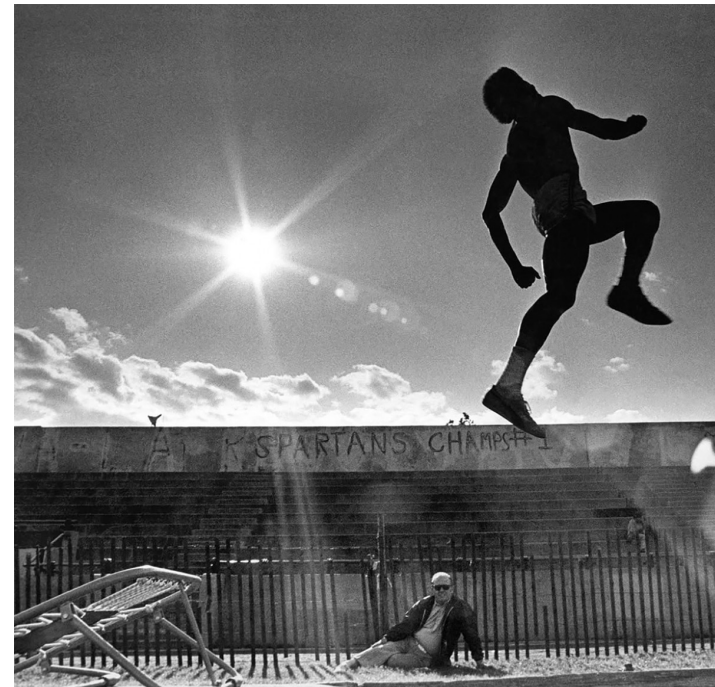

Right:
Conjured Parts (eye), Ferguson, 2016
Credit: Marion Goodman Gallery

Top Right:
New York, June 7, 1972
The long jumper
Norman Tate,
Van Cortlandt Park

Bottom Left:
Elaine Asanaki photograph, 1975
Rockefeller Center.

Bottom Right:
On the Streets of Harlem, 1974

Credit: New York Times

Above:
Naima's Gift (Dean, Kym and Noah), 2023
Credit: Casey Kaplan Gallery

Above:
The Builders, The Family, 1974
Credit: Fife School District, State Art Collection, WA