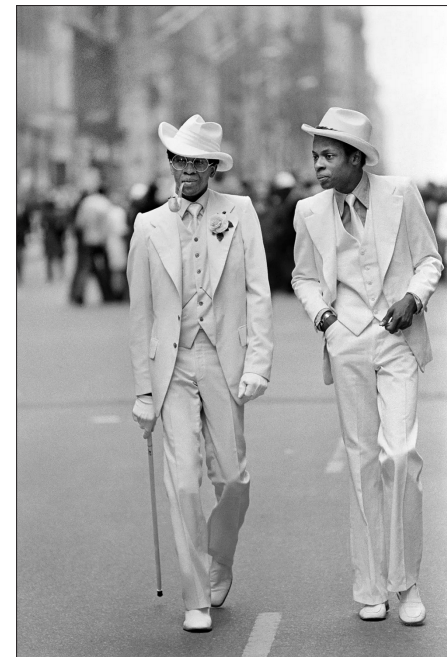

Bottom Left:
Elaine Asanaki photograph, 1975
Rockefeller Center.