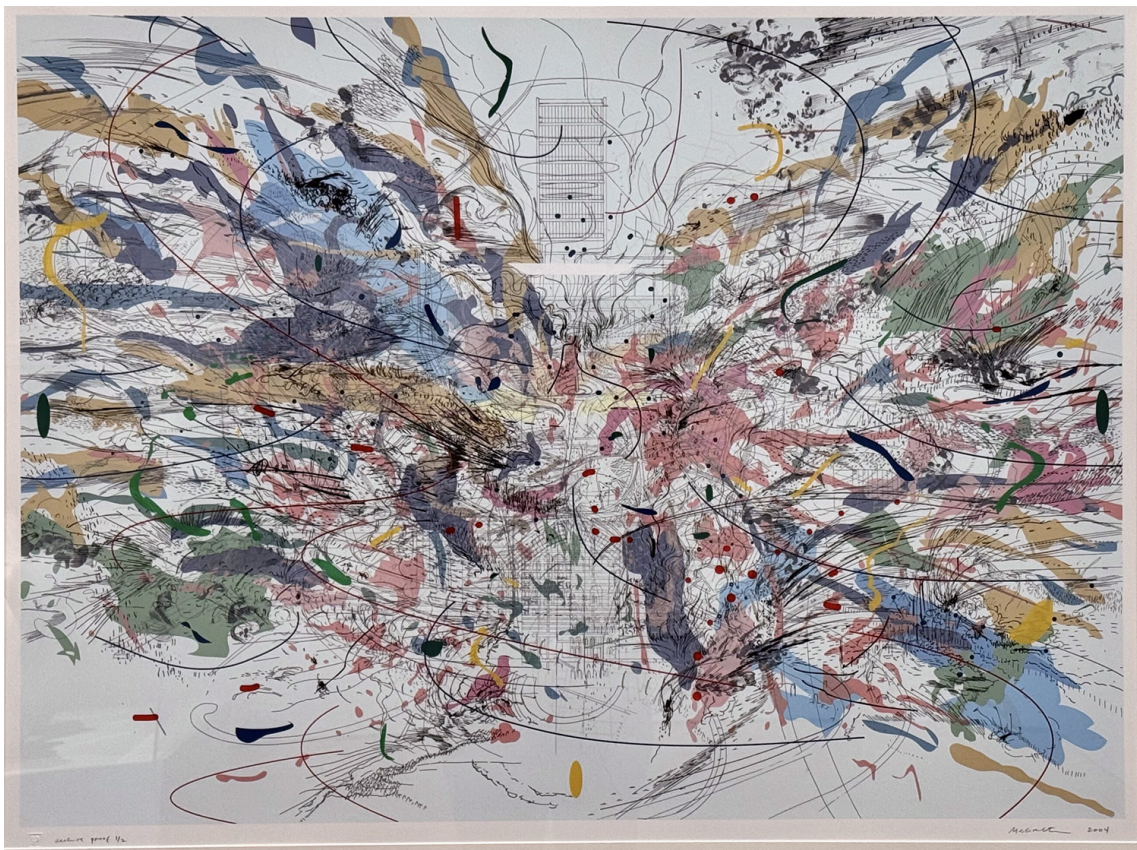

Above:
Little Debbie (Self Portraits), 2012
Mixed Media and Collage

Below:
Harper's Bazaar Magazine, ART Cover, 2020

Top Right:
New York, June 7, 1972
The long jumper
Norman Tate,
Van Cortlandt Park

Bottom Left:
Elaine Asanaki photograph, 1975
Rockefeller Center.

Bottom Right:
On the Streets of Harlem, 1974

Credit: New York Times

Above:
Naima's Gift (Dean, Kym and Noah), 2023
Credit: Casey Kaplan Gallery

Above:
The Builders, The Family, 1974
Credit: Fife School District, State Art Collection, WA

Right:
Conjured Parts (eye), Ferguson, 2016
Credit: Marion Goodman Gallery