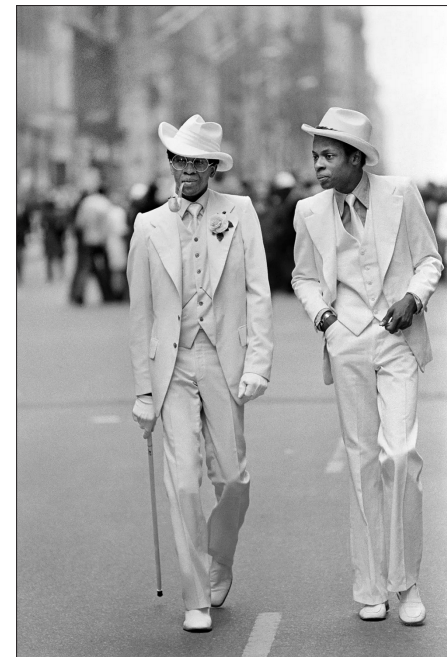

Above:
Little Debbie (Self Portraits), 2012
Mixed Media and Collage

Below:
Harper's Bazaar Magazine, ART Cover, 2020

Top Right:
New York, June 7, 1972
The long jumper
Norman Tate,
Van Cortlandt Park

Bottom Left:
Elaine Asanaki photograph, 1975
Rockefeller Center.

Bottom Right:
On the Streets of Harlem, 1974

Credit: New York Times

Above:
Naima's Gift (Dean, Kym and Noah), 2023
Credit: Casey Kaplan Gallery

Above:
The Builders, The Family, 1974
Credit: Fife School District, State Art Collection, WA