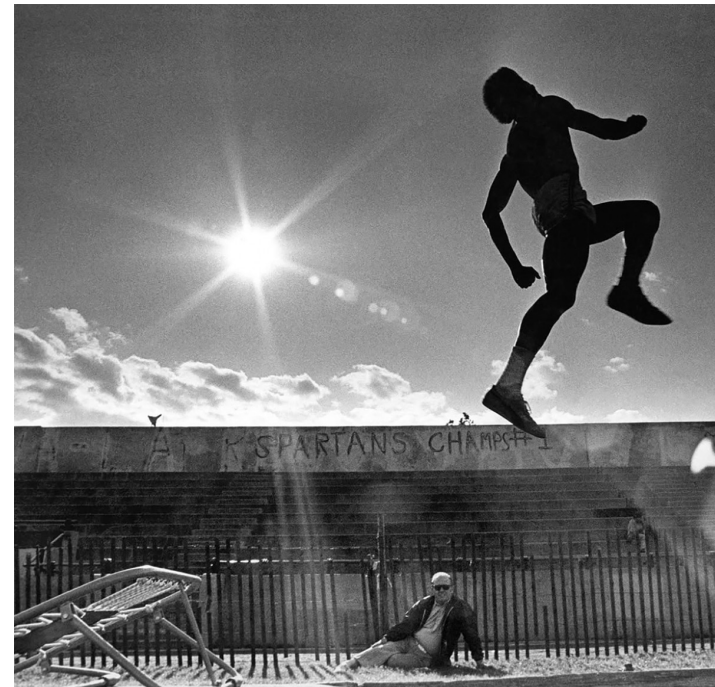

Above:
Little Debbie (Self Portraits), 2012
Mixed Media and Collage

Below:
Harper's Bazaar Magazine, ART Cover, 2020

Top Right:
New York, June 7, 1972
The long jumper
Norman Tate,
Van Cortlandt Park

Bottom Left:
Elaine Asanaki photograph, 1975
Rockefeller Center.

Bottom Right:
On the Streets of Harlem, 1974

Credit: New York Times

Above:
Naima's Gift (Dean, Kym and Noah), 2023
Credit: Casey Kaplan Gallery

Above:
The Builders, The Family, 1974
Credit: Fife School District, State Art Collection, WA